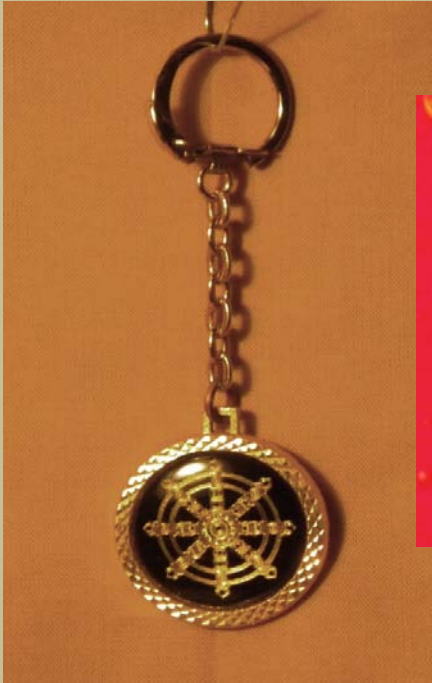

Kahului Hongwanji Buddhist Temple - Gifts

Suggested Gift Items:

Wheel of Dharma Key Chain
Approx. 1-3/8" diameter, 3-3/4" long
Cost: $4.00 (one left)