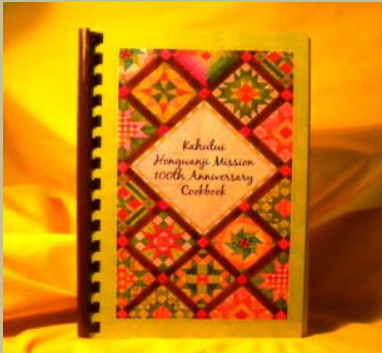

### *Featured Items:*

*Kahului Hongwanji Mission  
100th Anniversary Cookbook  
Book size: 6" x 8.5" x .75"  
Cost: \$15.00*

*Hanafuda Hawaii Style  
Japanese card game  
Box size is 4.5" x 5.75" x 1.5"  
Cost: \$20.00  
Limited quantities remaining*